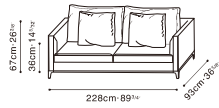

CRESCENT

CRESCENT STOCK COMPONENTS

C0102103
Sofa

C0102106 / C0102107
LAF Sofa / RAF Sofa

C0102108 / C0102109
LAF Sofa / RAF Sofa

C0102112 / C0102113
LAF Chaise / RAF Chaise

Darkened Steel Base, Available in:

Heather Wheat (D)
07238-2A

Basketweave Mink (D)
A893-2A

*With the Crescent Sofa series the back thickness is thinner than the arm thickness. Please be mindful when creating configurations.

SAMPLE CONFIGURATIONS