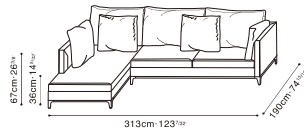

C0102112 + C0102109