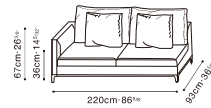

CRESCENT

CRESCENT STOCK COMPONENTS

C0102103
Sofa

C0102106 / C0102107
LAF Sofa / RAF Sofa

C0102108 / C0102109
LAF Sofa / RAF Sofa

C0102112 / C0102113
LAF Chaise / RAF Chaise

Darkened Steel Base, Available in:

Heather Wheat (D)
07238-2A

Basketweave Mink (D)
A893-2A

*With the Crescent Sofa series the back thickness is thinner than the arm thickness. Please be mindful when creating configurations.

SAMPLE CONFIGURATIONS