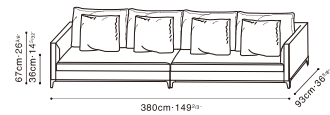

SAMPLE CONFIGURATIONS

C0102106 + C0102107