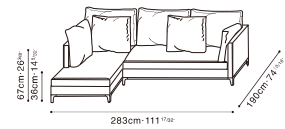

C0102112 + C0102107

(D) 07238-2A

(D) A893-2A

C0102103 Sofa	•	•
C0102106 / C0102107 LAF Sofa / RAF Sofa	•	•
C0102108 / C0102109 LAF Sofa / RAF Sofa	•	•
C0102112 / C0102113 LAF Chaise / RAF Chaise	•	•