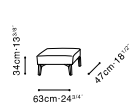

# VENUS

C02A1701 Chair

C02A1702 Ottoman

Black Walnut Color Frame, Available in:

Luxe Iron Grey (D)  
LUXE-01

Leather Light Grey (R)  
RS-20

Natural Oak Color Frame, Available in:

Mushroom Grey (E)  
GEM-01