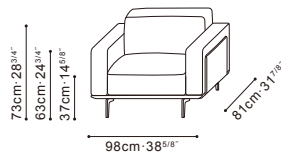

# MODA

C01G0201 Chair

Darkened Steel Frame, Available in:

Leather Black (R) R-02  
(FC-11 Black Outer Frame)

Leather Clay (R) RS-22  
Gerry Mirage (D) Gerry-03  
(FC-08 Dusk Outer Frame)