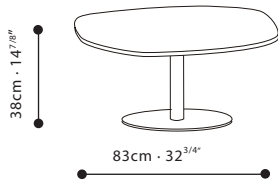

Carrera Marble