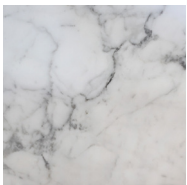

**HANNA** / TOP: Available in Carrara Marble or Mystic Brown Marble. Top Shape may vary from one table to the other. BASE: If top is selected in Carrara Marble, the frame will be finished in white powder coat. If top is selected with Mystic Brown Marble, the frame will be finished in matted black.

C0600036

C0600037

Carrera Marble

Mystic Brown  
Marble

\*Natural marble pattern may vary.