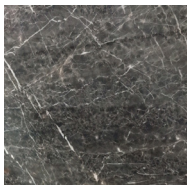

**HANNA** / TOP: Available in Carrara Marble or Mystic Brown Marble. Top Shape may vary from one table to the other. BASE: If top is selected in Carrara Marble, the frame will be finished in white powder coat. If top is selected with Mystic Brown Marble, the frame will be finished in matted black.

C0600036

C0600037

Carrera Marble

Mystic Brown  
Marble

\*Natural marble pattern may vary.