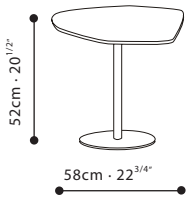

Carrera Marble