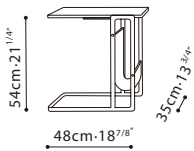

CLEO / TOP: Available in Carrara Marble, Galaxy Grey Marble, or Grey Oak Veneer. **BASE:** The steel frame is finished in Black Metallic paint. **MAGAZINE HOLDER:** Available in your choice of Eco Leather in FC series.

C06G0601

Grey Oak