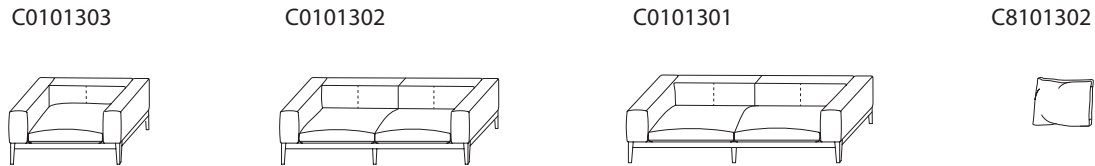

MOODIE / FRAME: Solid Birch arm and backrests covered w/fabric lined polyurethane foam. SEAT: Steel seat frame paired w/cross-woven elastic webbing & sinuous springs supporting seat cushions consisting of high-resilient polyurethane foam wrapped in feather down & polyester fiber. CUSHIONS: Back cushions filled w/feather down and polyester fiber. Toss pillow filled w/feather down. BASE: Solid Ash in Grey Oak finish. UPHOLSTERY OPTIONS: Non-removable fabric or Non-removable leather.

FABRIC VERSION

LEATHER VERSION

*No stitched seam on the front of defaulted back cushions.

(dotted lines illustrate positioning of stitched seams on leather versions of this sofa)

RECOMMENDED CUSHIONS

Item Code