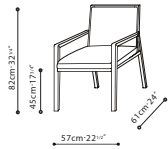

**FLORA** / FRAME: Solid Ash. Teflon glides for feet. SEAT/BACK: Polyurethane foam covered in fabric or leather (non-removable) FINISH OPTIONS: Grey Oak, Natural Oak or Brown Walnut.

C0220012

C0220013