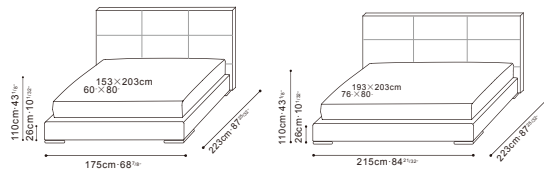

SCREEN

C0330075 Queen Bed

C0330076 King Bed

Available in:

Eco Leather Dusk (P)
FC-08

Leather Dark Brown (R)
R-04