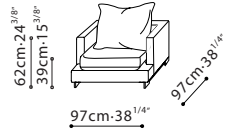

FABRIC VERSION

C0150021