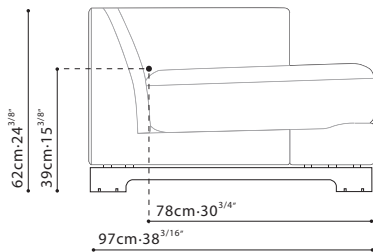

LAZY TIME SMALL / FRAME: Solid Birch, covered w/fabric lined polyurethane foam. SEAT: Cross-woven elastic webbing supporting seat cushions consisting of high-resilient polyurethane foam wrapped in feather down & polyester fiber. CUSHIONS: Back cushions filled w/channeled feather down w/high-resilient Polyurethane foam core. Toss pillows filled w/feathered down. FEET: Blackened Steel Legs capped with plastic glides. UPHOLSTERY OPTIONS: Fabric (removable) or Leather (non-removable).