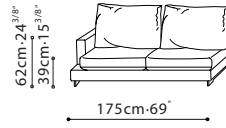

Leg available only in Blackened Steel

Blackened Steel

FABRIC VERSION

C0150021

C0150022

C0150023

C0150024

C0150025