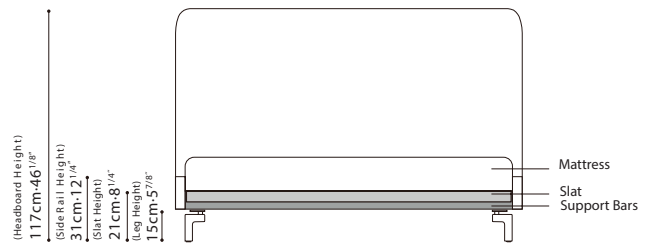

MELODY BED / FRAME: Headboard in metal with MDF, covered in polyurethane foam. Rails in plywood covered in polyurethane foam and fabric lining. Steel frame beech wood slat. **UPHOLSTERY:** Available in all fabric, all leather, or fabric/leather combo. Headboard cover not removable. **BASE:** Leg in glossy grey metallic paint with plastic glides.

C03H0704 QUEEN

C03H0705 KING

C83H0701

*Optional cushion for C03H0705

C83H0702

*Optional cushion for C03H0704

C83H0703

*Optional bolster for C03H0705