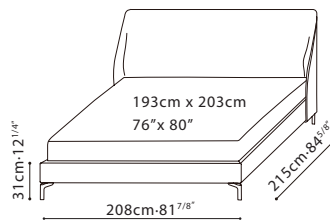

C03H0705 KING