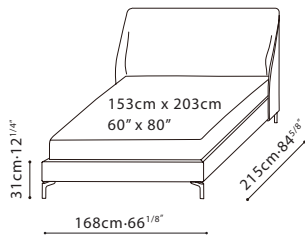

C03H0704 QUEEN