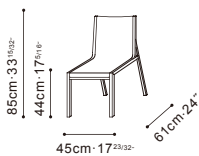

FLORA DINING

C0220013 Chair

Grey Oak Color Frame, Available in:

Leather Dark Brown (R)
R-04

Leather Grey (R)
R-12