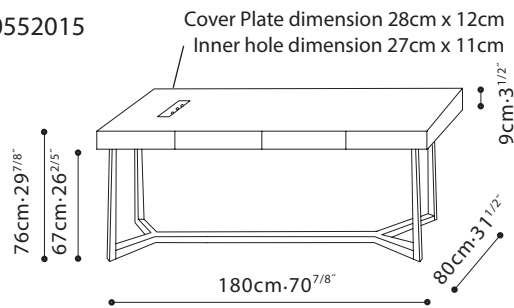

VESSEL DESK / TOP: Oak or Walnut veneer. DRAWER: Oak or Walnut veneer. BASE: Solid Ash. FINISH OPTIONS: Grey Oak or Brown Walnut, (see table pricelist for details). FEATURES: Two easy access drawers, as well as cable management holes.

C0552015

*Only Available in Brown Walnut Finish

*Only Available in Brown Walnut Finish