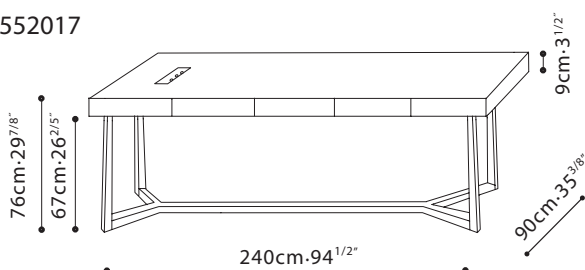

*Only Available in Brown Walnut Finish

C0552017

*Only Available in Brown Walnut Finish