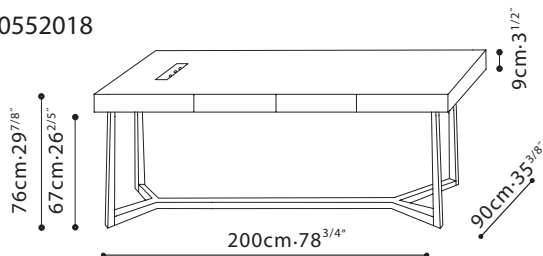

C0552018

C0552017