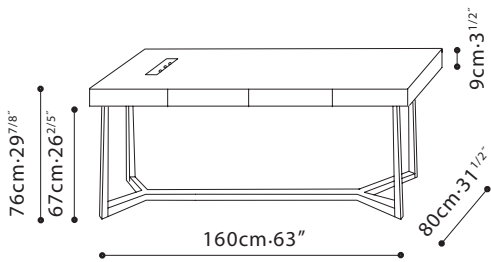

VESSEL DESK / TOP: Oak or Walnut veneer. DRAWER: Oak or Walnut veneer. BASE: Solid Ash. FINISH OPTIONS: Grey Oak or Brown Walnut, (see table pricelist for details). FEATURES: Two easy access drawers, as well as cable management holes.

C0552014