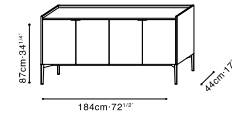

C04H0808 Cabinet