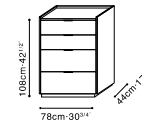

C04H0817 Cabinet

Dove Grey Matte Lacquer /
Graphite Oak /
Carrara Marble Top
(For C04H0817)

C04H0816 Cabinet

Dove Grey Matte Lacquer /
Carrara Marble Top
(For C04H0816)

Natural Oak
(For C04H0816)

C04H0818 Cabinet