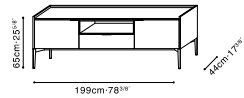

C04H0809 Cabinet

Smoke Matte Lacquer
(For C04H0809)

Natural Oak
(For C04H0809)

C04H0803 (High Feet) Cabinet

C04H0803 (Low Feet) Cabinet

Dove Grey Matte Lacquer /
Graphite Oak /
Carrara Marble Top
(For C04H0803)