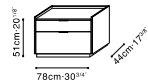

C04H0816 Cabinet