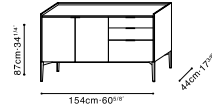

C04H0817 Cabinet
Dove Grey Matte Lacquer /
Graphite Oak /
Carrara Marble Top

C04H0818 Cabinet
Dove Grey Matte Lacquer /
Graphite Oak

MATRIX STOCK COMPONENTS

C04H0802 Cabinet

C04H0819 Cabinet

Dove Grey Matte Lacquer
(For C04H0802 and C04H0819)