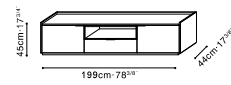

C04H0809 Cabinet

Smoke Matte Lacquer
(For C04H0809)

Natural Oak
(For C04H0809)

C04H0803 (High Feet) Cabinet

C04H0803 (Low Feet) Cabinet

Dove Grey Matte Lacquer /
Graphite Oak /
Carrara Marble Top
(For C04H0803)