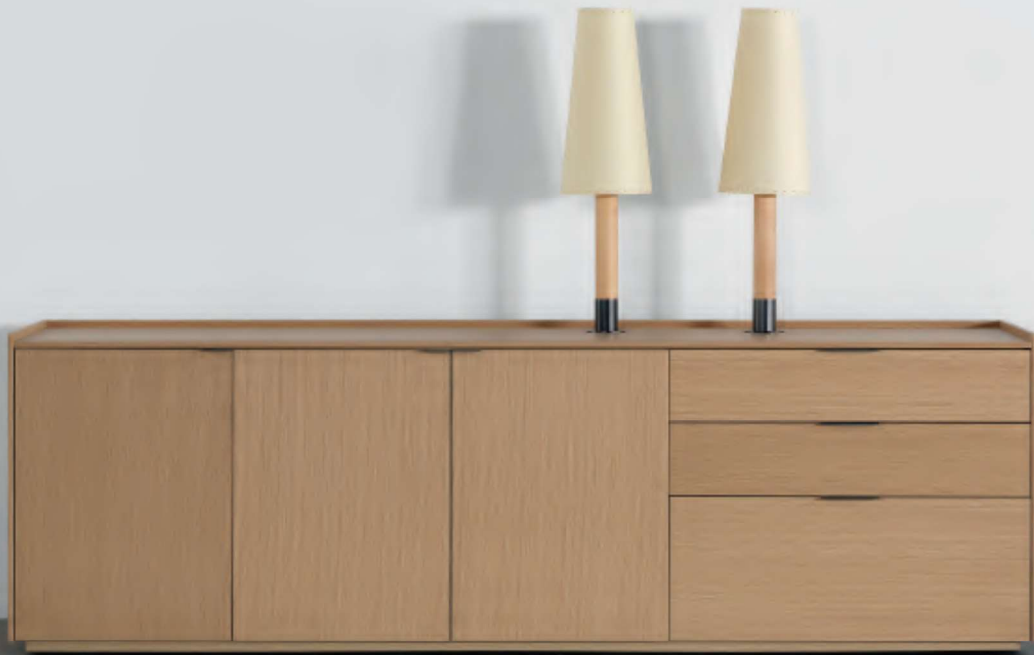

MATRIX

C04H0802 Cabinet
Dove Grey Matte Lacquer

MATRIX

C04H0803 Cabinet
Dove Grey Matte Lacquer /
Graphite Oak /
Carrara Marble Top

MATRIX

C04H0819 Cabinet
Dove Grey Matte

MATRIX

C04H0808 Cabinet
Dove Grey Matte Lacquer /
Galaxy Grey Marble Top

Smoke Matte Lacquer /
Galaxy Grey Marble Top

MATRIX

C04H0809 Cabinet
Natural Oak (Left Image)
Smoke Matte Lacquer (Right Image)

MATRIX

C04H0811 Cabinet
Smoke Matte Lacquer
Carrara Marble Shelf

MATRIX

C04H0816 Cabinet
Natural Oak