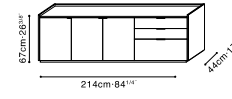

C04H0809 Cabinet