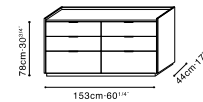

C04H0817 Cabinet

Dove Grey Matte Lacquer /
Graphite Oak /
Carrara Marble Top
(For C04H0817)

C04H0816 Cabinet

Dove Grey Matte Lacquer /
Carrara Marble Top
(For C04H0816)

Natural Oak
(For C04H0816)

C04H0818 Cabinet