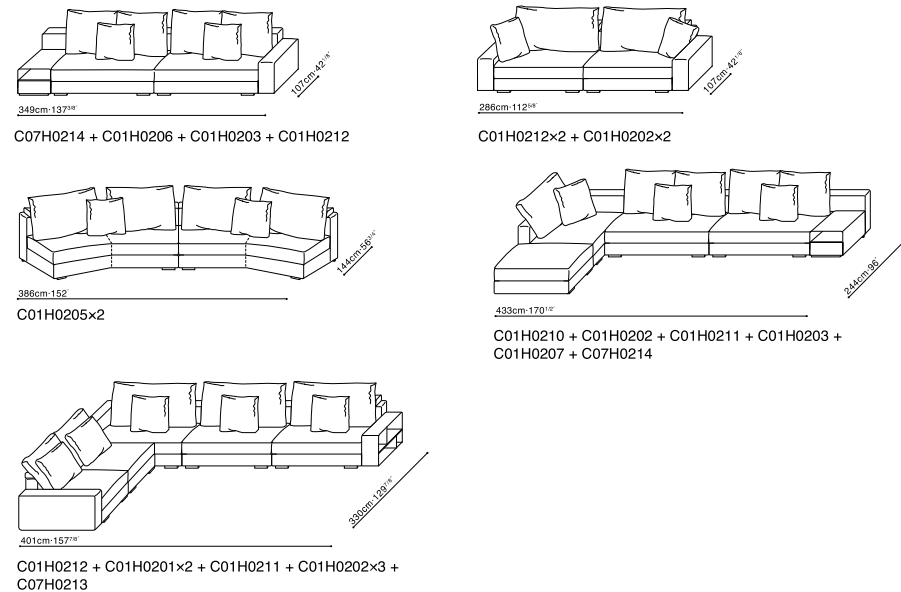

EPIC

EPIC

Interchangeable sofa arm C07H0213

Table Unit C07H0214 With Wireless Charger for Smart Phone

EPIC STOCK COMPONENTS

*C01H0211 / C01H0212 / C07H0213 / C07H0214 : Component can be used on Left or Right side.

SAMPLE CONFIGURATIONS

Available in :

Nemo Mineral Grey (D)
NEMO-02

Texture Vanilla (E)
ICE CREAM-01

C07H0213 / C07H0214 Table Component

Eco Leather Black (P) FU-02
Grey Oak

C07H0213 / C07H0214 Table Component

Eco Leather Hazelwood (P) FU-05
Grey Oak

	(D) NEMO-02	(E) ICE CREAM-01	(P) FU-02 / Grey Oak	(P) FU-05 / Grey Oak
C01H0201 Armless Sofa	•	•		
C01H0202 Armless Sofa	•	•		
C01H0203 Armless Sofa	•	•		
C01H0210 Ottoman	•	•		
C01H0205 Angle Sofa	•	•		
C01H0206 + C07H0214 Armless Sofa	•	•		
C01H0207 + C07H0214 Armless Sofa	•	•		
C01H0211 Sofa Arm (High)	•	•		
C01H0212 Sofa Arm (Low)	•	•		
C07H0213 Sofa Arm (Low)			•	•
C07H0214 Table Unit			•	•