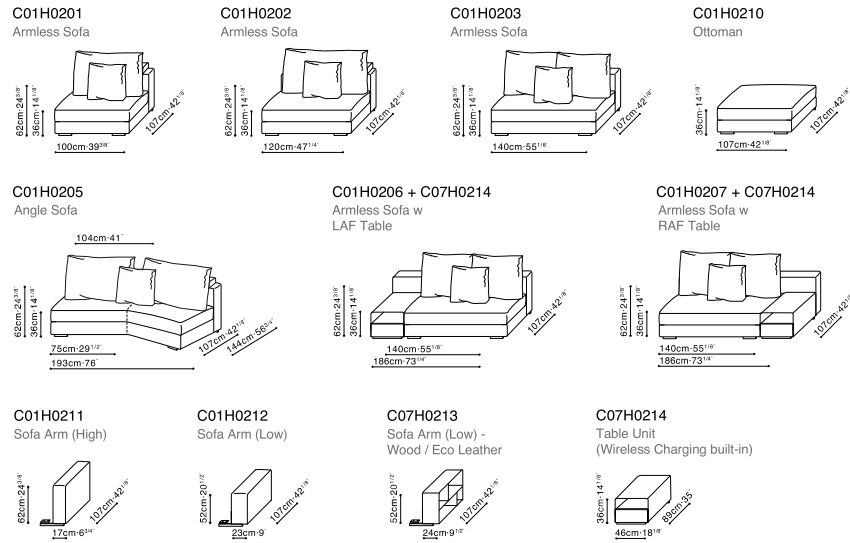

EPIC

EPIC

Interchangeable sofa arm C07H0213

Table Unit C07H0214 With Wireless Charger for Smart Phone

EPIC STOCK COMPONENTS

*C01H0211 / C01H0212 / C07H0213 / C07H0214 : Component can be used on Left or Right side.

SAMPLE CONFIGURATIONS

Available in :

Nemo Mineral Grey (D)
NEMO-02

Texture Vanilla (E)
ICE CREAM-01

C07H0213 / C07H0214 Table Component

Eco Leather Black (P) FU-02
Grey Oak

C07H0213 / C07H0214 Table Component

Eco Leather Hazelwood (P) FU-05
Grey Oak

	(D) NEMO-02	(E) ICE CREAM-01	(P) FU-02 / Grey Oak	(P) FU-05 / Grey Oak
C01H0201 Armless Sofa	•	•		
C01H0202 Armless Sofa	•	•		
C01H0203 Armless Sofa	•	•		
C01H0210 Ottoman	•	•		
C01H0205 Angle Sofa	•	•		
C01H0206 + C07H0214 Armless Sofa	•	•		
C01H0207 + C07H0214 Armless Sofa	•	•		
C01H0211 Sofa Arm (High)	•	•		
C01H0212 Sofa Arm (Low)	•	•		
C07H0213 Sofa Arm (Low)			•	•
C07H0214 Table Unit			•	•