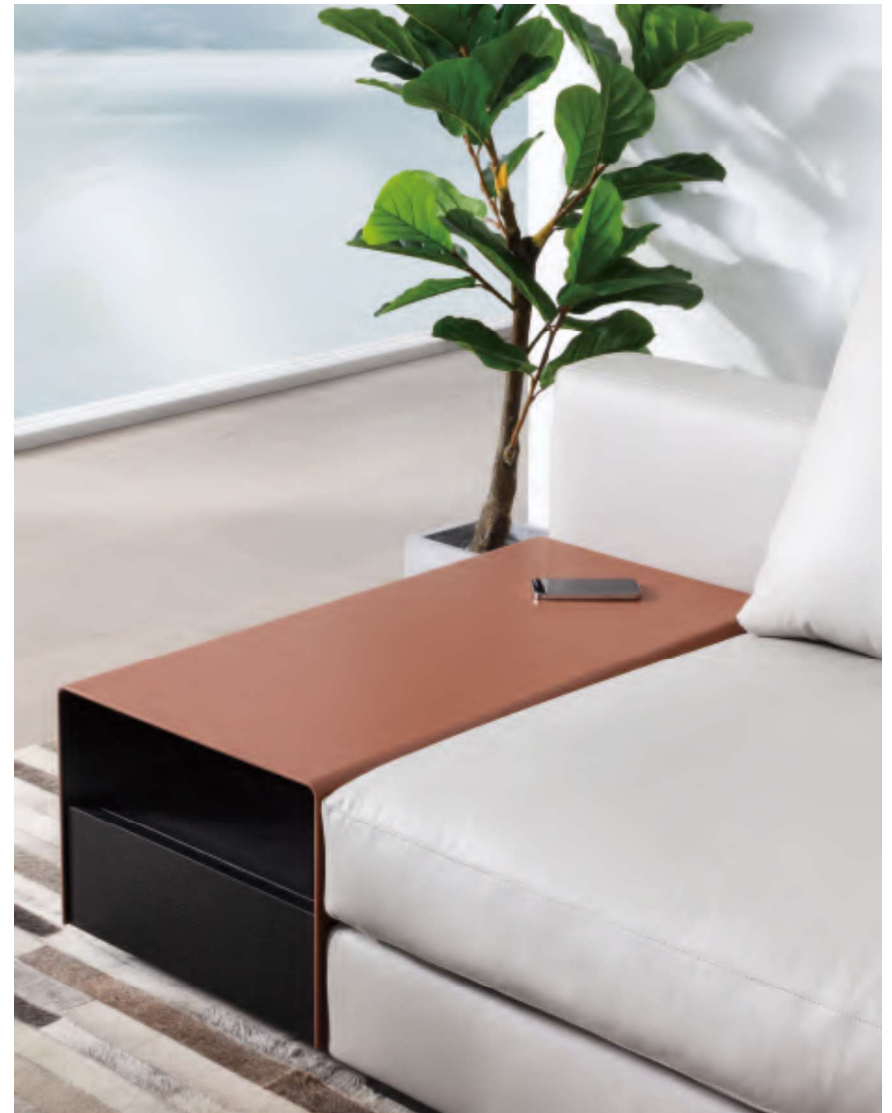

EPIC

EPIC

Interchangeable sofa arm C07H0213

Table Unit C07H0214 With Wireless Charger for Smart Phone

EPIC STOCK COMPONENTS

*C01H0211 / C01H0212 / C07H0213 / C07H0214 : Component can be used on Left or Right side.

SAMPLE CONFIGURATIONS

Available in :

Nemo Mineral Grey (D)
NEMO-02

Texture Vanilla (E)
ICE CREAM-01

C07H0213 / C07H0214 Table Component

Eco Leather Black (P) FU-02
Grey Oak

C07H0213 / C07H0214 Table Component