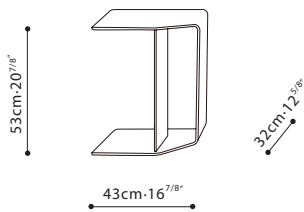

## SPECS

Slice / **FRAME:** Steel upholstered in Eco leather, Grey Oak. Black plastic (ABC) legs.

C06H1201

Grey Oak