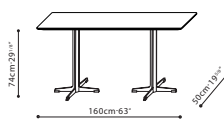

**VARY TABLE / TOP:** Available in wood or marble, (see Complete Pricelist for details). **FRAME:** All Vary Tables are supported on steel legs that are finished in black metallic paint and capped with plastic glides.

C05D1408 (Lounge Table)

C05D1412 (Bistro Table)

C05D1416 (Table)

C05D1418 (Bar Table)

C06D1401 (Side Table)

C06D1402 (Side Table)

C06D1403 (Coffee Table)

C06D1404 (Coffee Table)