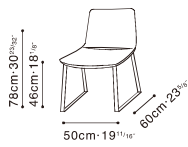

# WALTZ PLUS

C02A0100 Chair

Darkened Steel Base, Available in:

Eco Leather Dusk (P)  
FC-08

Eco Leather Midnight (P)  
FC-11

Leather Ink (R)  
RS-32