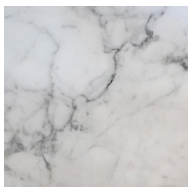

SPECS

ELEMENT / TOP: C0600041, C0600044: Available in Carrara Marble or Mystique Brown Marble. C0600045, C0600046: Available in Carrara Marble or Galaxy Grey Marble. **FRAME:** Black metallic painted steel. **BASE:** Grey Oak veneered base; no base on C0600046.

C0600041

C0600044

C0600045

C0600046

Carrara Marble

Mystic Brown Marble
(C0600041, C0600044 only)

Galaxy Grey Marble
(C0600045, C0600046 only)

*Natural marble pattern may vary.