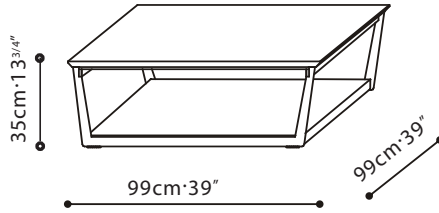

SPECS

ELEMENT / TOP: C0600041, C0600044: Available in Carrara Marble or Mystique Brown Marble. C0600045, C0600046: Available in Carrara Marble or Galaxy Grey Marble. **FRAME:** Black metallic painted steel. **BASE:** Grey Oak veneered base; no base on C0600046.

C0600044

*Natural marble pattern may vary.