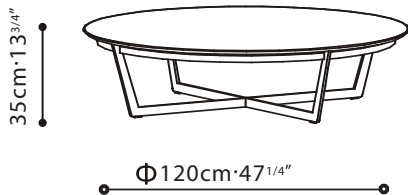

SPECS

ELEMENT / TOP: C0600041, C0600044: Available in Carrara Marble or Mystique Brown Marble. C0600045, C0600046: Available in Carrara Marble or Galaxy Grey Marble. **FRAME:** Black metallic painted steel. **BASE:** Grey Oak veneered base; no base on C0600046.

C0600046

*Natural marble pattern may vary.