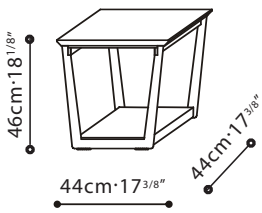

C0600041

C0600046