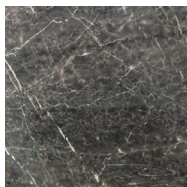

SPECS

ELEMENT / TOP: C0600041, C0600044: Available in Carrara Marble or Mystique Brown Marble. C0600045, C0600046: Available in Carrara Marble or Galaxy Grey Marble. **FRAME:** Black metallic painted steel. **BASE:** Grey Oak veneered base; no base on C0600046.

C0600041

C0600044

C0600045

C0600046

Carrara Marble

Mystic Brown Marble
(C0600041, C0600044 only)

Galaxy Grey Marble
(C0600045, C0600046 only)

*Natural marble pattern may vary.