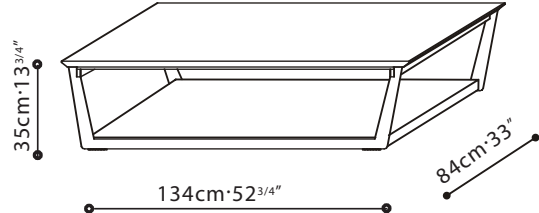

SPECS

ELEMENT / TOP: C0600041, C0600044: Available in Carrara Marble or Mystique Brown Marble. C0600045, C0600046: Available in Carrara Marble or Galaxy Grey Marble. **FRAME:** Black metallic painted steel. **BASE:** Grey Oak veneered base; no base on C0600046.

C0600045

*Natural marble pattern may vary.