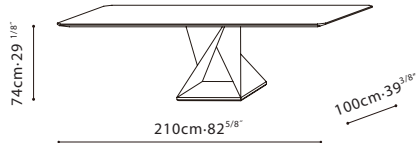

ZING / TOP: Available in Galaxy Grey Marble. **BASE:** Steel base is finished in a Black powder coat.

C05D1203

C05D1204

Galaxy Grey Marble