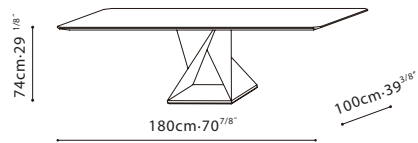

ZING / TOP: Available in Galaxy Grey Marble. **BASE:** Steel base is finished in a Black powder coat.

C05D1203

C05D1204

Galaxy Grey Marble