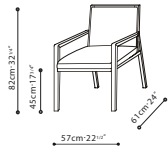

FLORA / FRAME: Solid Ash. Teflon glides for feet. SEAT/BACK: Polyurethane foam covered in fabric or leather (non-removable) FINISH OPTIONS: Grey Oak or Natural Oak.

C0220012

C0220013