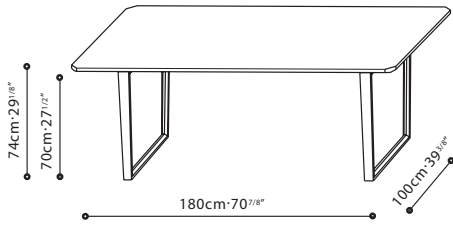

C05A0802

C05A0804