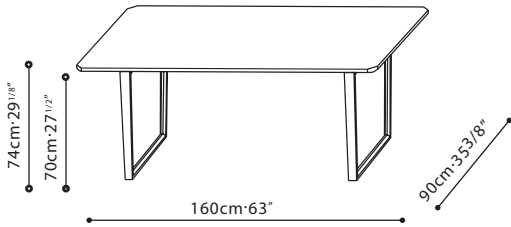

C05A0805

C05A0803