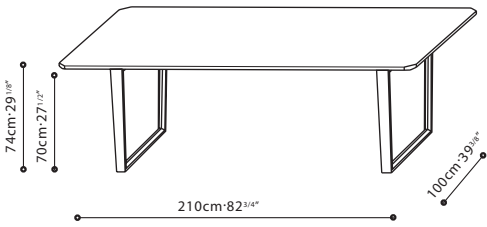

VERGE / VERGE / TOP: Available in three options: Black Walnut, Brown Walnut, or Carrara Marble. **BASE:** Solid Ash. **FINISH OPTIONS:** Black Walnut or Brown Walnut. Black Walnut and Carrara Marble top will always come with Black Walnut base, while Brown Walnut will always come with Brown Walnut base.

C05A0803

*Natural marble pattern may vary.