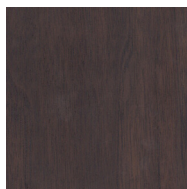

VERGE / VERGE / TOP: Available in three options: Black Walnut, Brown Walnut, or Carrara Marble. **BASE:** Solid Ash. **FINISH OPTIONS:** Black Walnut or Brown Walnut. Black Walnut and Carrara Marble top will always come with Black Walnut base, while Brown Walnut will always come with Brown Walnut base.

C05A0805

C05A0802

C05A0803

C05A0804

Black Walnut

Brown Walnut

Carrera Marble

*Natural marble pattern may vary.