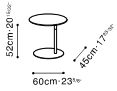

PEBBLE

C06A1400 Side Table

Darkened Steel Base, Top Available in:

Black Walnut

Mystique Brown Marble

Carrara Marble