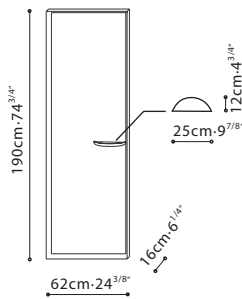

CHARM

(Rectangular) / FRAME: Frame is constructed in Steel and finished in Black Metallic paint. Mirror surface is affixed with PB backing. Back board comes with tip-restraint unit, and available for wall-mounting capabilities. **TRAY:** Solid Ash wood tray is finished in Grey Oak.

(Round) / FRAME: Frame is constructed with solid Ash Wood and finished in Grey Oak. This Mirror is designed to be wall mounted only. Mirror surface is affixed with PB backing.

C07E0401

C07E0402